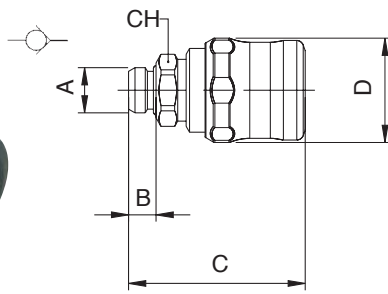

661

PRESA CON ATTACCO MASCHIO - MALE SOCKET

A	B	C	D	CH	Conf. Pack.
1/4	8	51	30.5	19	10
3/8	9	51.5	30.5	20	10
1/2	10	52.5	30.5	25	10