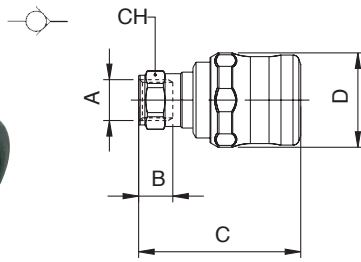

662

PRESA CON ATTACCO FEMMINA - FEMALE SOCKET

A	B	C	D	CH	Conf. Pack.
1/4	11	51.5	30.5	17	10
3/8	12	52.5	30.5	20	10
1/2	15	55.5	30.5	24	10