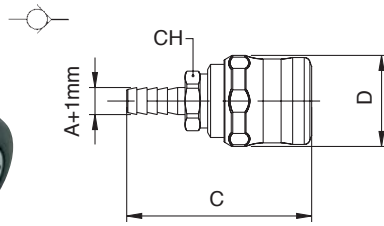

665

PRESA CON PORTAGOMMA A RESCA - SOCKET WITH REST FOR RUBBER HOSE

A	B	C	D	CH	Conf. Pack.
6	-	61	30.5	18	10
8	-	61	30.5	18	10
10	-	61	30.5	18	10
12	-	61	30.5	18	10