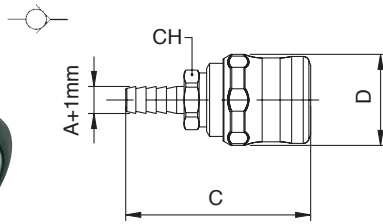

675

PRESA CON PORTAGOMMA A RESCA - SOCKET WITH REST FOR RUBBER HOSE

A	B	C	D	CH	Conf. Pack.
6	-	61.5	30.5	18	10
8	-	61.5	30.5	18	10
10	-	61.5	30.5	18	10
12	-	61.5	30.5	18	10