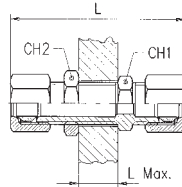

13465

RACCORDO INTERMEDIO DI ATTRAVERSAMENTO - BULKHEAD CONNECTOR

Tubo/Tube	L	L MAX	CH1	CH2	Conf. Pack.
4	49	12	10	13	25
6	52.5	12.5	13	14	25
8	56.5	12.5	14	17	25
10	63.5	13	19	22	25
12	70.5	17	22	22	25
14	72.5	19	24	24	25