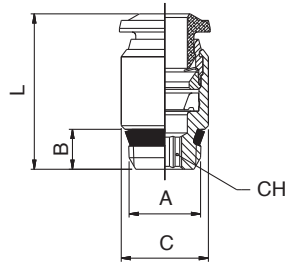

# 57010

RACCORDO DIRITTO MASCHIO SHORT ESAGONO INCASSATO - STRAIGHT MALE ADAPTOR (SHORT) WITH EXAGON EMBEDDED

Tube	A	B	C	L	CH	Conf. Pack.
4 - M5	4	10	21	2.5	25	
4 - 1/8	7.5	10	19	3	25	
4 - M7x1	5	10	21	2.5	25	
6 - M5	4	12	24.5	2.5	25	
6 - 1/8	7.5	12	22.5	4	25	
6 - 1/4	11	14	24.5	4	25	
8 - 1/8	7.5	14	25.5	5	25	
8 - 1/4	11	14	25	6	25	