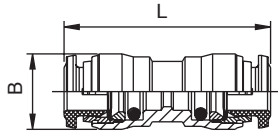

60040

RACCORDO DIRITTO INTERMEDIO - STRAIGHT CONNECTOR

Tubo Tube	L	B	Conf. Pack.
4	31	10.5	10
6	35	12.5	10
8	36.5	14.5	10
10	42	17.5	10
12	48	20.5	10