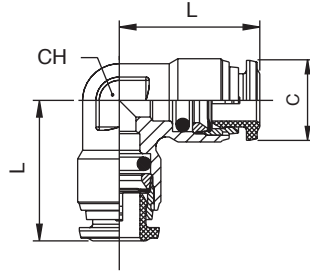

60130

RACCORDO A L INTERMEDIO - ELBOW CONNECTOR

Tubo Tube	C	L	CH	Conf. Pack.
4	10	18	9	10
6	12.5	21	11	10
8	14.5	22.5	12	10
10	17.5	26	16	10
12	20.5	30.5	19	10