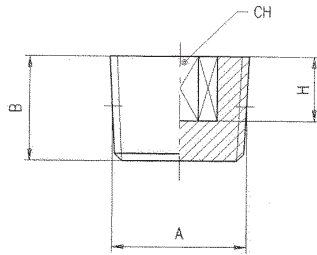

62325

TAPPO MASCHIO CONICO - MALE PLUG (TAPER)

A	B	H	CH	Conf. Pack.
1/8	7.5	5	5	10
1/4	10	7	6	10
3/8	11	7	8	10
1/2	13	8	10	10