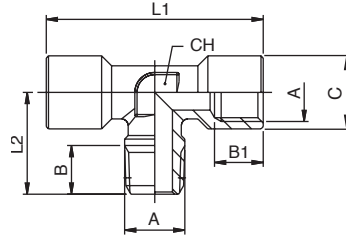

62440

RACCORDO A T MASCHIO CENTRALE - CENTRE LEG MALE TEE

A	B	B1	C	L1	L2	CH	Conf. Pack.
1/8	7.5	8.5	17.5	37	17.5	12	10
1/4	11	11	23	49	23	12	10
3/8	11.5	12	25.5	54	25.5	15	10
1/2	14	15	29.5	64	29.5	20	10