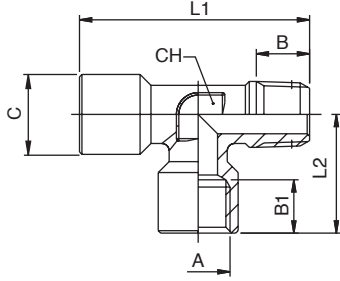

# 62450

RACCORDO A T MASCHIO LATERALE - OFF SET MALE TEE

A	B	B1	C	L1	L2	CH	Conf. Pack.
1/8	7.5	8.5	18.5	36	18.5	12	10
1/4	11	11	24.5	47.5	24.5	12	10
3/8	11.5	12	27	52.5	27	15	10
1/2	14	15	32	61.5	32	20	10