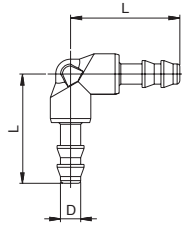

15130

RACCORDO PORTAGOMMA INTERMEDIO A L - BULKHEAD ELBOW HOSE ADAPTOR

D	L	Conf. Pack.
2	17.5	50
3	17.5	50
4	22	50
6	22	50