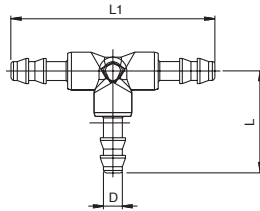

# 15230

RACCORDO PORTAGOMMA INTERMEDIO A T - BULKHEAD TEE HOSE ADAPTOR

D	L	L1	Conf. Pack.
2	17.5	35	50
3	17.5	35	50
4	22	44	50
6	22	44	50