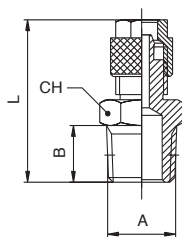

1000

RACCORDO DIRITTO MASCHIO CONICO - STRAIGHT MALE ADAPTOR (TAPER)

Tubo/Tube	A	B	L	CH	Conf. Pack.
4/2.7 - 1/8	7.5	23.5	12	50	
5/3 - 1/8	7.5	23	12	50	
6/4 - 1/8	7.5	25.6	12	50	
6/4 - 1/4	11	29.6	14	50	
6/4 - 3/8	11.5	30	17	25	
8/6 - 1/8	7.5	26.9	14	50	
8/6 - 1/4	11	30.9	14	50	
8/6 - 3/8	11.5	31.4	17	25	
8/6 - 1/2	14	34	22	25	
10/8 - 1/8	7.5	29	14	50	
10/8 - 1/4	11	33	14	25	
10/8 - 3/8	11.5	33.5	17	25	
10/8 - 1/2	14	36.5	22	25	
12/10 - 3/8	11.5	35	17	25	
12/10 - 1/2	14	38	22	25	
15/12.5 - 1/2	14	40	22	25	