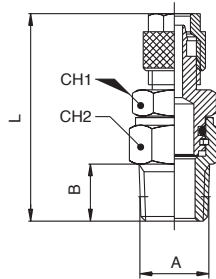

1010

RACCORDO DIRITTO ORIENTABILE MASCHIO CONICO - ORIENTING STRAIGHT MALE ADAPTOR (TAPER)

Tubo/Tube	A	B	L	CH1	CH2	Conf. Pack.
6/4 - 1/8	7.5	33.5	12	13	50	
6/4 - 1/4	11	40	14	15	50	
8/6 - 1/8	7.5	33.5	12	13	50	
8/6 - 1/4	11	40	14	15	25	
10/6.5 - 1/4	11	41	14	15	25	
10/8 - 1/4	11	41	14	15	25	
12/8 - 3/8	11.5	43.5	17	17	25	
12/10 - 3/8	11.5	43.5	17	17	25	

Misure specifiche per tubi in POLIURETANO.
Particular sizes for the POLYURETHANE tubing.

Per tubo in POLIURETANO da 8/5 consigliamo l'uso della nostra misura standard 8/6.

For the POLYURETHANE tube 8/5 we suggest to use the standard size 8/6.