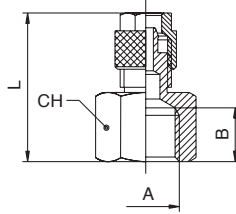

1030

RACCORDO DIRITTO FEMMINA - STRAIGHT FEMALE ADAPTOR

Tube/Tube	A	B	L	CH	Conf. Pack.
6/4 - 1/8	8.5	23.3	14		50
6/4 - 1/4	11	27	17		50
6/4 - 3/8	11.5	28	22		25
8/6 - 1/8	8	24.7	14		50
8/6 - 1/4	11	28.7	17		25
8/6 - 3/8	11.5	29.2	22		25
8/6 - 1/2	15.5	33	24		25
10/8 - 1/4	11	30.5	17		25
10/8 - 3/8	11.5	31	22		25
10/8 - 1/2	15.5	34.5	24		25
12/10 - 3/8	11.5	32.5	22		25