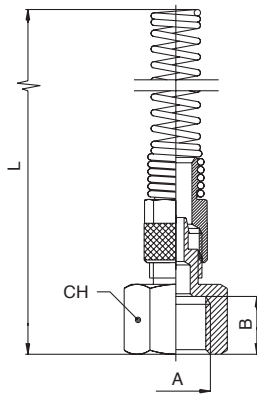

1035

RACCORDO DIRITTO FEMMINA + DADO CON MOLLA - STRAIGHT FEMALE ADAPTOR + NUT AND SPRING

Tubo/Tube	A	B	L	CH	Conf. Pack.
6/4 - 1/8	8.5	106	14	25	25
6/4 - 1/4	11	109	17	25	25
6/4 - 3/8	11.5	110	22	25	25
8/6 - 1/8	8	112	14	25	25
8/6 - 1/4	11	115.5	17	25	25
8/6 - 3/8	11.5	116	22	25	25
8/6 - 1/2	15.5	119.5	24	25	25
10/8 - 1/4	11	123	17	2.060 / 1.06	25
10/8 - 3/8	11.5	124.5	22	25	25
10/8 - 1/2	15.5	128.5	24	25	25
12/10 - 3/8	11.5	131	22	25	25