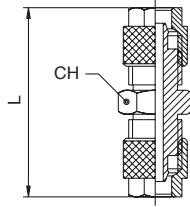

1040

RACCORDO DIRITTO INTERMEDIO - STRAIGHT CONNECTOR

Tube/Tube	L	CH	Conf. Pack.
4/2.7	27.5	8	50
5/3	31.7	8	50
6/4 - 5/3	32.2	12	50
6/4	32.2	12	50
8/6 - 6/4	33.5	12	25
8/6	34.8	12	25
10/8 - 6/4	35.6	14	25
10/8 - 8/6	36.9	14	25
10/8	39	14	25
12/10	43	17	25
15/12.5	47	22	25