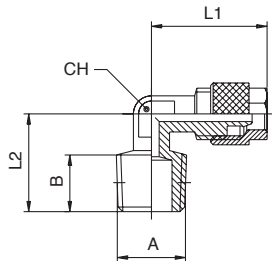

1100

RACCORDO A L MASCHIO CONICO - ELBOW MALE ADAPTOR (TAPER)

Tube/Tube	A	B	L1	L2	CH	Conf. Pack.
4/2.7 - 1/8	7.5	19.5	15	8	50	
5/3 - 1/8	7.5	19.5	15	8	50	
6/4 - 1/8	7.5	19.5	15	8	50	
6/4 - 1/4	11	20.6	19	8	50	
6/4 - 3/8	11.5	21	21	9	25	
8/6 - 1/8	7.5	19.9	16.5	9	50	
8/6 - 1/4	11	21.9	19	9	50	
8/6 - 3/8	11.5	23.4	21	9	25	
8/6 - 1/2	14	26	28	16	25	
10/8 - 1/8	7.5	25	18	11	25	
10/8 - 1/4	11	24	22	11	25	
10/8 - 3/8	12.5	25.5	22.5	11	25	
10/8 - 1/2	14	28	28	16	25	
12/10 - 3/8	11.5	27	22.5	13	25	
12/10 - 1/2	14	30	28	16	25	
15/12.5 - 1/2	14	31.5	28	16	25	