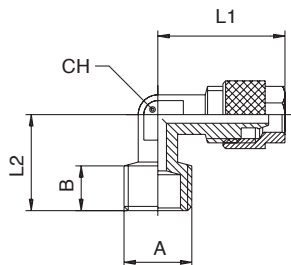

1101

RACCORDO A L CON FILETTATURE METRICHE - ELBOW MALE ADAPTOR WITH METRIC THREAD

Tubo/Tube	A	B	L1	L2	CH	Conf. Pack.
6/4 - M12x1	11	20.6	19	8	25	
6/4 - M12x1.25	11	20.6	19	8	25	
6/4 - M12x1.5	11	20.6	19	8	25	