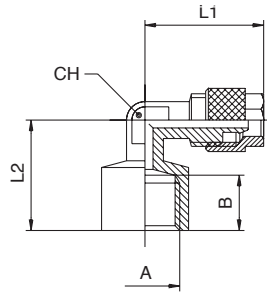

# 1120

RACCORDO A L FEMMINA - ELBOW FEMALE ADAPTOR

Tube/Tube	A	B	L1	L2	CH	Conf. Pack.
5/3 - 1/8		8.5	20.6	18	8	50
6/4 - 1/8		8.5	20.6	18	8	50
6/4 - 1/4		10.5	21	21	9	25
8/6 - 1/8		8.5	21.9	19	9	25
8/6 - 1/4		10.5	23.4	21	9	25
10/8 - 1/4		10.5	25.5	22.5	11	25
10/8 - 3/8		11.5	28	27	16	25