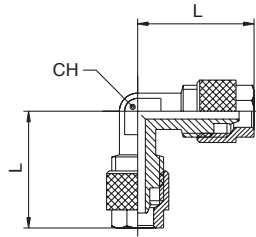

# 1130

RACCORDO A L INTERMEDIO - ELBOW CONNECTOR

Tubo/Tube	L	CH	Conf. Pack.
4/2.7	20	8	50
5/3	20.6	8	50
6/4	20.6	8	50
8/6 - 6/4	21.9	9	25
8/6	21.9	9	25
10/8	25.5	11	25
12/10	27	13	25
15/12.5	33.5	16	25