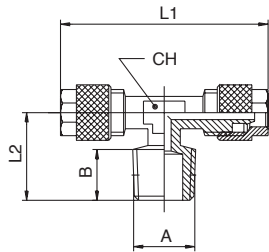

# 1200

RACCORDO A T MASCHIO CONICO - TEE MALE ADAPTOR (TAPER) - CENTRE LEG

Tube/Tube	A	B	L1	L2	CH	Conf. Pack.
4/2.7 - 1/8	7.5	37	15.5	8	50	
5/3 - 1/8	7.5	39	15.5	8	50	
6/4 - 1/8	7.5	39	15.5	8	50	
6/4 - 1/4	11	41.2	19	8	25	
8/6 - 1/8	7.5	39.8	16.5	9	25	
8/6 - 1/4	11	43.8	20.5	9	25	
10/8 - 1/8	7.5	48	19	11	25	
10/8 - 1/4	11	48	22	11	25	
10/8 - 3/8	11.5	51	22	11	25	
12/10 - 3/8	11.5	54	22.5	14	25	
15/12.5 - 1/2	14	63	28	16	25	