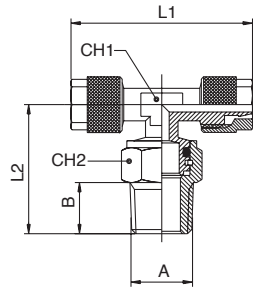

1210

RACCORDO A T ORIENTABILE MASCHIO CONICO - ORIENTING TEE MALE ADAPTOR (TAPER) - CENTRE LEG

Tube/Tube	A	B	L1	L2	CH1	CH2	Conf. Pack.
6/4 - 1/8		7.5	41.2	22.5	8	13	25
6/4 - 1/4		11	41.2	28	8	15	25
8/6 - 1/8		7.5	43.2	24.5	9	13	25
8/6 - 1/4		11	43.2	29.5	9	15	25
10/8 - 1/4		11	48	29.5	11	15	25