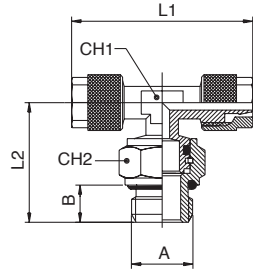

1215

RACCORDO A T ORIENTABILE MASCHIO CILINDRICO - ORIENTING TEE MALE ADAPTOR (PARALLEL) - CENTRE LEG

Tube/Tube	A	B	L1	L2	CH1	CH2	Conf. Pack.
6/4 - 1/8	6	41.2	22	8	13	25	
6/4 - 1/4	8	41.2	26	8	16	25	
8/6 - 1/8	6	43.2	24	9	13	25	
8/6 - 1/4	8	43.2	27.5	9	16	25	
10/8 - 1/8	6	48	22.5	11	13	25	
10/8 - 1/4	8	48	27.5	11	16	25	