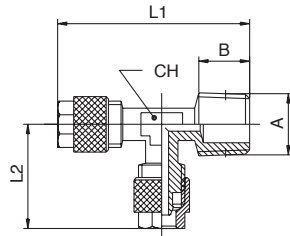

1220

RACCORDO A T MASCHIO LATERALE CONICO - TEE MALE ADAPTOR (TAPER) - OFF SET LEG

Tube/Tube	A	B	L1	L2	CH	Conf. Pack.
5/3 - 1/8	7.5	36.7	20.6	8	50	
6/4 - 1/8	7.5	36.7	20.6	8	25	
6/4 - 1/4	11	40.2	20.6	8	25	
8/6 - 1/8	7.5	38	21.9	9	25	
8/6 - 1/4	11	41.5	21.9	9	25	
10/8 - 1/8	7.5	40	25.5	11	25	
10/8 - 1/4	11	43	25.5	11	25	
10/8 - 3/8	11.5	44	25.5	11	25	
12/10 - 3/8	11.5	48.5	28	13	25	
15/12.5 - 1/2	14	57.5	32.5	16	25	