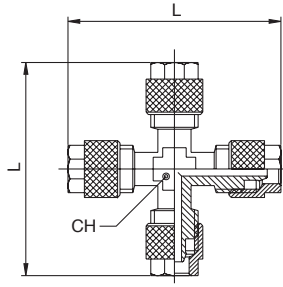

1300

RACCORDO A CROCE INTERMEDIO - EQUAL CROSS CONNECTOR

Tube/Tube	L	CH	Conf. Pack.
5/3	41.6	8	50
6/4	41.6	8	25
8/6	44.4	9	25
10/8	49	11	25
12/10	58	13	25
15/12.5	64	17	25