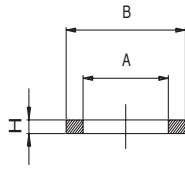

1600

RONDELLA IN ALLUMINIO - ALUMINIUM WASHER

Misura/Size	A	B	H	Conf. Pack.
M5	5.2	8	1	25
1/8	10	14	1.5	25
1/4	13.5	18	1.5	25
3/8	16.8	21	1.5	25
1/2	21.1	26	1.5	25
M12	12.5	18	1.5	25