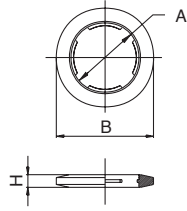

1610

RONDELLA DENTELLATA IN PA66 - PA66 NOTCHED-WASHER

Misura/Size	A	B	H	Conf. Pack.
M3	2.5	5.5	0.5	25
M5	5.2	8	1	25
M6	6.1	9	1.3	25
1/8	10	14	1.5	25
1/4	13.5	18	1.5	25
3/8	16.8	21	1.5	25
1/2	21.1	26	2	25
3/4	27	32	2.5	25
1"	34	41	2.5	25