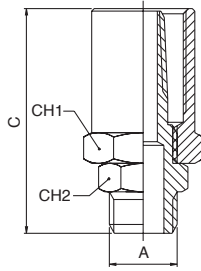

1840

MASCHIO PORTAGOMMA - MALE FOR RUBBER HOSE

Tubo/Tube	A	CH1	CH2	C	Conf. Pack.
10/6 - 1/4	15	17	43	25	
12/8 - 1/4	15	17	43	25	
14/6 - 1/4	17	17	43	25	
15/10 - 1/4	18	17	43	25	
17/8 - 1/4	20	17	43	25	
17/8 - 3/8	20	19	44	25	
19/10 - 1/4	22	17	43	25	
19/10 - 3/8	22	19	44	25	