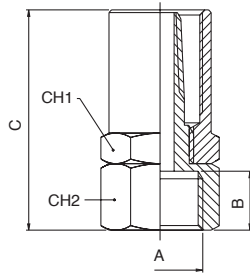

1841

FEMMINA PORTAGOMMA - FEMALE FOR RUBBER HOSE

| Tube/Tube | A | B | C | CH1 | CH2 | Conf. Pack. |
|-------------|------|------|----|-----|-----|-------------|
| 10/6 - 1/4 | 11 | 43 | 15 | 17 | 25 | |
| 12/8 - 1/4 | 11 | 43 | 15 | 17 | 25 | |
| 14/6 - 1/4 | 11 | 43 | 17 | 17 | 25 | |
| 15/10 - 1/4 | 11 | 43 | 18 | 17 | 25 | |
| 17/8 - 1/4 | 11 | 43 | 20 | 17 | 25 | |
| 17/8 - 3/8 | 11.5 | 43.5 | 20 | 20 | 25 | |
| 19/10 - 1/4 | 11 | 43 | 22 | 17 | 25 | |
| 19/10 - 3/8 | 11.5 | 43.5 | 22 | 20 | 25 | |