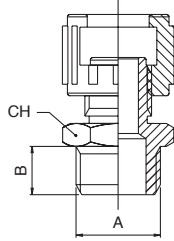

1850

MASCHIO CON DADO CAPETTATO - MALE WITH MILLED NUT

A	B	CH	Conf. Pack.
1/8	6	14	25
1/4	8	15	25
3/8	9	19	25