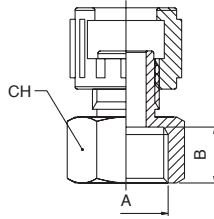

1851

FEMMINA CON DADO CAPETTATO - FEMALE WITH MILLED NUT

A	B	CH	Conf. Pack.
1/4	11	17	25
3/8	11	20	25