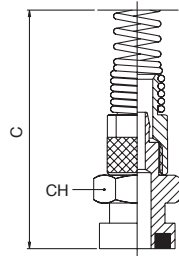

1855

RACCORDO DIRITTO CON ATTACCO A BAIONETTA + DADO CON MOLLA
STRAIGHT FITTING WITH BAYONET CONNECTION + NUT AND SPRING

Tubo/Tube	CH	C	Conf. Pack.
6/4	15	110	25
8/6	15	115	25
10/8	15	123	25
12/10	16	130	25